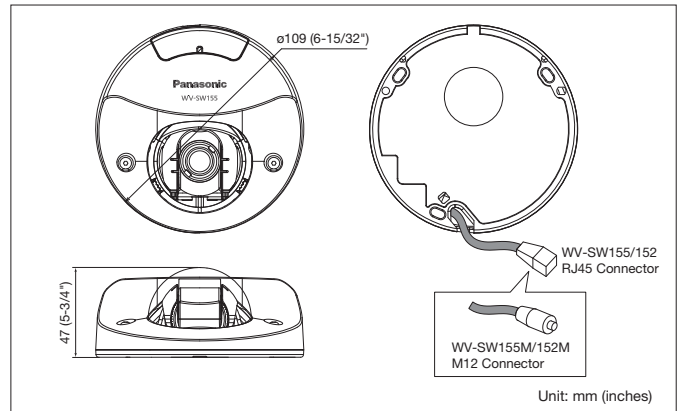

Appearance

Trademarks and registered trademarks

- Microsoft, and Windows are registered trademarks of Microsoft Corporation in the U.S. and other countries.
- iPad, iPhone and iPod touch are registered trademarks of Apple Inc.
- ONVIF and the ONVIF logo are trademarks of ONVIF Inc.
- UniPhier is a registered trademark of Panasonic Corporation.
- "Super Dynamic", "SDII", "SDIII", "SD5", "SD5Link", "i-PRO" and "i-PRO SmartHD" logos are trademarks or registered trademarks of Panasonic Corporation.

Important

- Safety Precaution: carefully read the operating instructions and installation manual before using this product.
- Panasonic can not be responsible for network performance and/or other manufacturer products that reside on the network.

- All TV pictures are simulated.
- Masses and dimensions are approximate.
- Specifications are subject to change without notice.
- These products may be subject to export control regulations.
- All product pictures are NTSC models.

DISTRIBUTED BY:

Panasonic®

<http://panasonic.net/security/>

Printed in Japan (2A-079L)