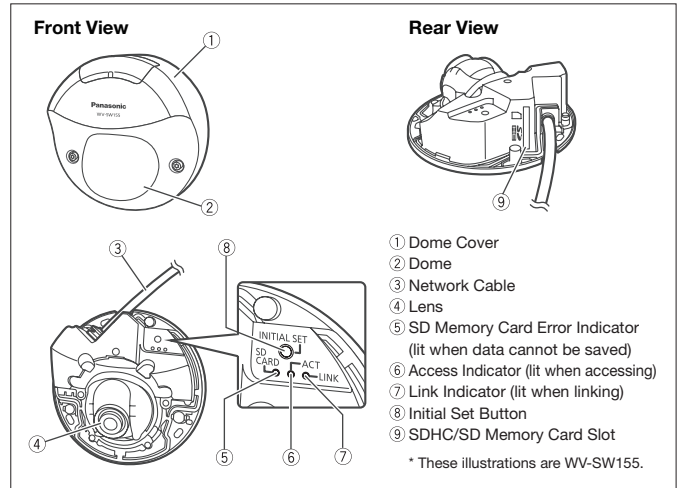

TV System		NTSC	PAL
Network	Cellular Phone Compatibility	JPEG image	
	Mobile terminal compatibility	iPad, iPhone, iPod touch	
Alarm	Alarm Source	VMD, Command alarm	
	Alarm Actions	E-mail notification, Indication on browser, FTP image transfer, Panasonic protocol output	
	Alarm Log	ON / OFF	
	Schedule	VMD	
General	Power Source/Consumption	PoE (IEEE802.3af compliant) / PoE 48 V: 56 mA (Class 1 device)	
	Ambient Operating Temperature/Humidity	-30 °C ~ +50 °C (14 °F ~ 122 °F) / Less than 90 % (no condensation)	
	Waterproof	Camera: IP66 (IEC60529) *5	
	Shock Resistance	Compliant with 50 J IEC60068-2-75	
	Dimensions	ø109 mm x 47 mm (H) (ø6-15/32" x 5-3/4" (H))	
	Mass (approx.)	350 g (0.77 lbs.)	
	Finish	Main body: Aluminum die cast, light gray, Dome section: Clear polycarbonate resin	

- *1 Converted value
- *2 Refer to "Notes on Windows Vista® / Windows® 7" on the provided CD-ROM for further information about system requirements for a PC and precautions when using Microsoft® Windows® 7 or Microsoft® Windows Vista®.
- *3 When using IPv6 for communication, use Microsoft® Windows® 7 or Microsoft® Windows Vista®.
- *4 Transmission for 2 streams can be individually set in the same compression method.
- *5 Only when installation work specified in this book is properly performed and appropriate waterproof treatment is performed.

Part Names and Functions